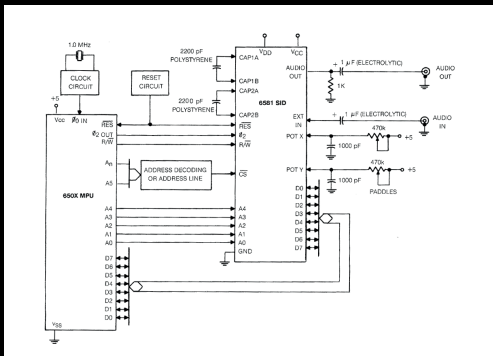

CHIPSID

CHIP SID SHOW - 22/05/2019 Episode 11

CHIPSID

CHIP SID SHOW - 22/05/2019 Episode 11

Stinsen (Johan Samuelson)	Second Moon	2015	2:46
LMan (Markus Klein)	Deep Kiss (Revision 2019)	2019	2:55
No-XS (Marc van den Bovenkamp)	RetroVersion	2015	2:45
Uctumi & PVM	Soul's Lost To Poseidon (Dual SID)	2017	2:54
Uctumi & PVM	Power Of Two (Dual SID)	2017	3:29
AMJ (Juha-Matti Hilpinen)	Selfmade	1996	3:14
Radiant (Martin Evald)	Edison Dub System	2015	3:06
Fegolhuzz (Figge Wulff/Wasberger)	Insert Song Title Here	2015	3:00
Flex (Antti Hannula)	Nekomata	2015	4:35
Glenn R Gallefoss	Electronic Transfer 6581	2001	3:45
Psycho8580 (Marcin Majdzik)	Hang Drum	2019	2:58
Snable (Flemming Martins)	Cellar Door	2019	2:29
Reyn Ouwehand	Stormlord II	1990	3:38
Mibri (Michael Philip Bridgewater)	Ramiel (Hokuto Force)	2019	3:01
Rock (Sami Seppä)	Funcadelicaz	2015	3:56
Future Composer Song Pack	Pack 2 - Song 3	?	3:22
Søren Lund	Camel Shampoo	1994	1:47
Søren Lund	Cave Of Rave	1993	1:36